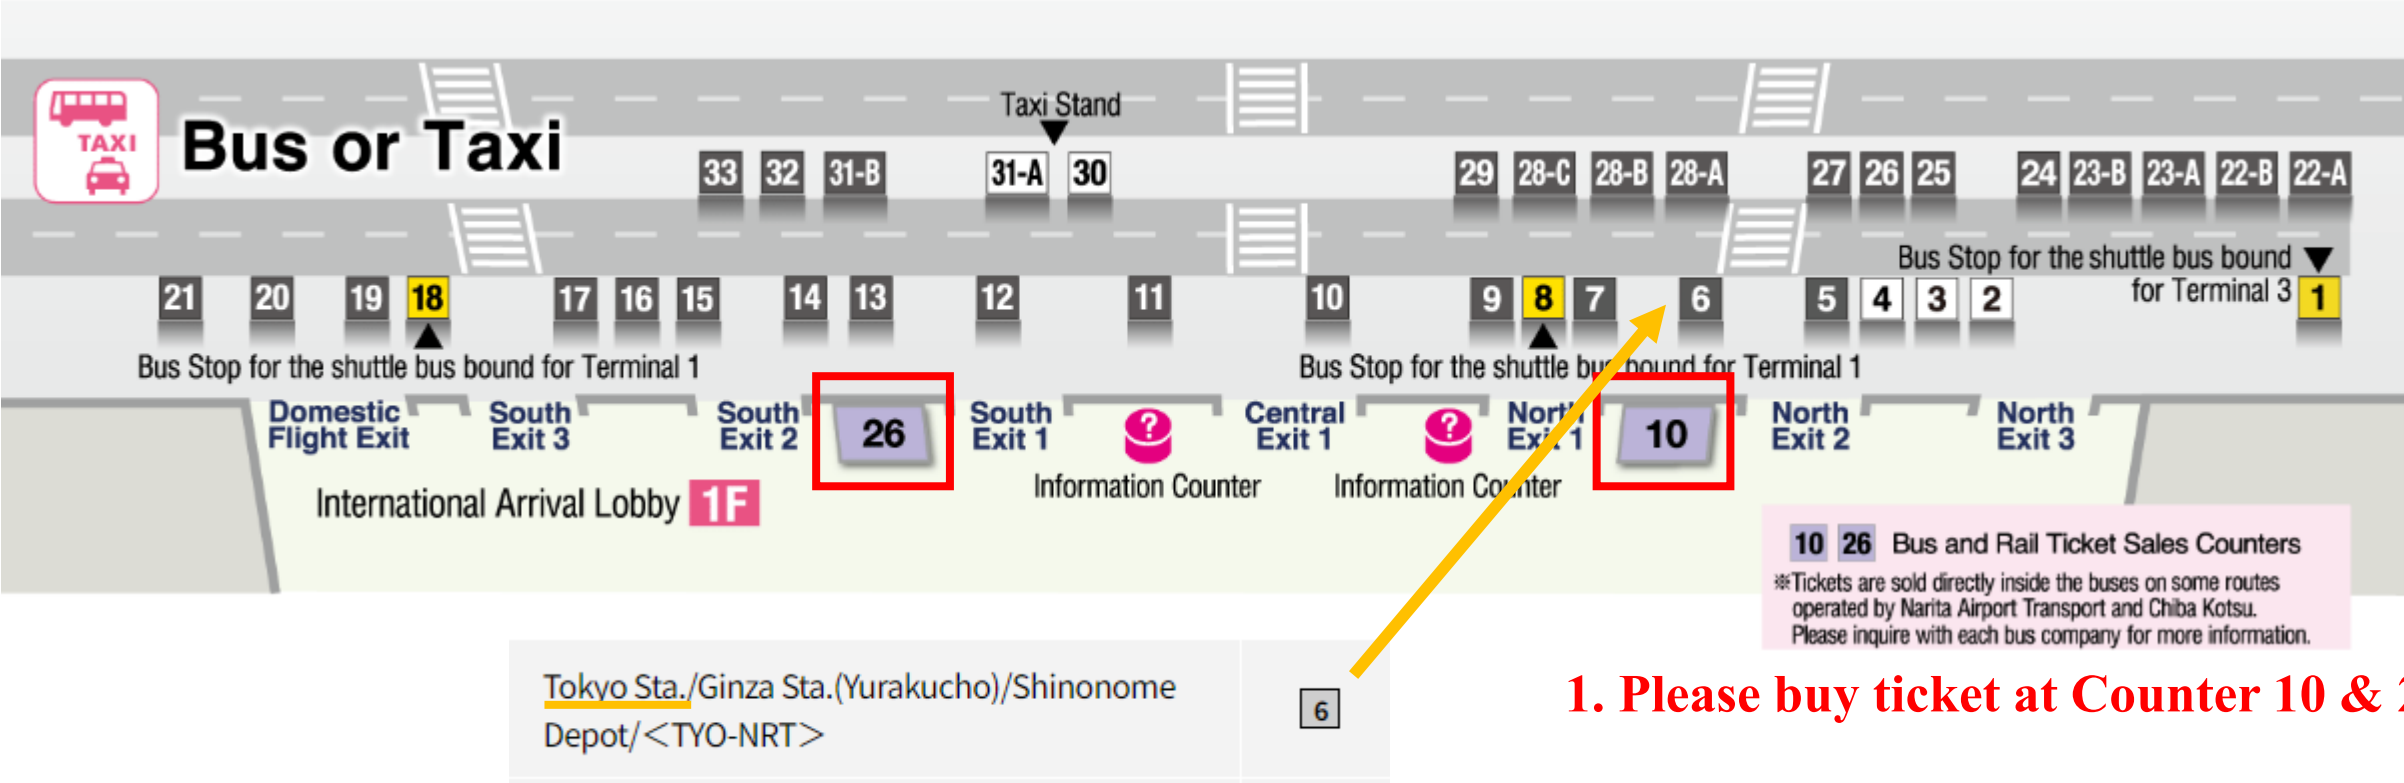

From Narita Airport to Tokyo Station

Bus

The screenshot shows the Narita Airport website interface. The top navigation bar includes the Narita Airport logo, a search bar, and menu items for 'Flights', 'Shop & Dine, Services', and 'To & From the Airport'. The 'To & From the Airport' menu item is highlighted with a red box. Below the navigation bar, there is a weather widget showing '14/May (Sun) 16.2°C/61.2°F' and a social media link for 'Narita Airport Operation Information (Official)'. The main content area features a large banner with the text 'The Gateway to Your Aspirations, Narita Airport' and a sub-headline 'Narita Airport connects Japan with cities, people, goods, and aspirations from around the world.' A 'PLAY MOVIE' button is located at the bottom left of the banner. On the right side, there is a search form titled 'Airline Terminal Search' with a dropdown menu for 'Please select an airline'. Below this is a 'Flights Today' section with radio buttons for 'Departures' and 'Arrivals', a dropdown menu for 'Departure/Arrival/Connection', a dropdown menu for 'Airline', and a 'Search' button.

Click !

More details: <https://www.narita-airport.jp/en>

If you arrive at Terminal 1 1F

1. Please buy ticket at Counter 7, 8 or 22

Tokyo Sta./Ginza Sta.(Yurakucho)/Shinonome Depot/<TYO-NRT> 7

2. Please wait for boarding at platform 7

If you arrive at Terminal 2 1F

1. Please buy ticket at Counter 10 & 26

2. Please wait for boarding at platform 6

From Narita Airport to Tokyo Station

Railway

Terminal 1 & 2 have railway stations (JR)

This is Terminal 1 B1F