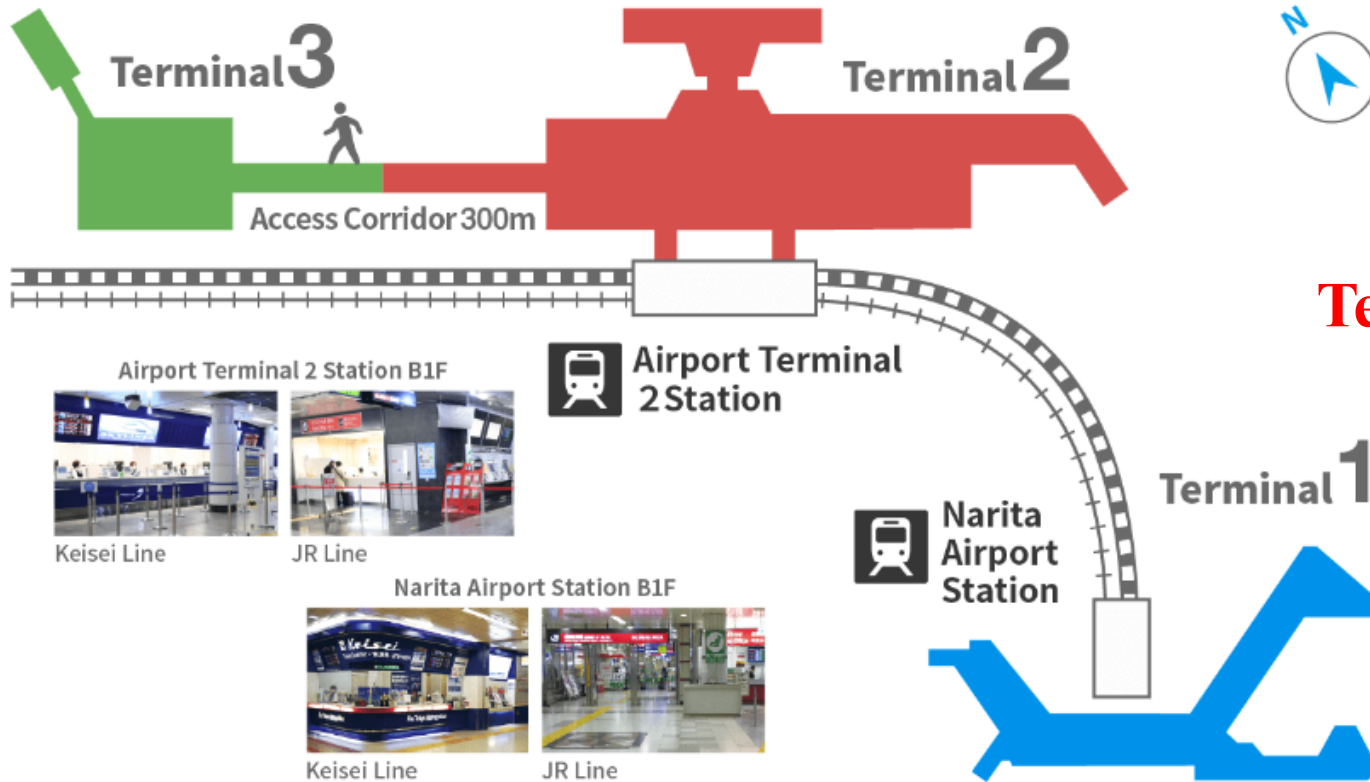

From Narita Airport to Tokyo Station

Bus

The screenshot shows the Narita Airport website interface. The top navigation bar includes the Narita Airport logo, a search bar, and menu items for 'Flights', 'Shop & Dine, Services', and 'To & From the Airport'. The 'To & From the Airport' menu item is highlighted with a red box. Below the navigation bar, there is a weather widget showing '14/May (Sun) 16.2°C/61.2°F' and a social media link for 'Narita Airport Operation Information (Official)'. The main content area features a large banner with the text 'The Gateway to Your Aspirations, Narita Airport' and a sub-headline 'Narita Airport connects Japan with cities, people, goods, and aspirations from around the world.' A 'PLAY MOVIE' button is located at the bottom left of the banner. On the right side, there is a search form titled 'Airline Terminal Search' with a dropdown menu for 'Please select an airline'. Below this is a 'Flights Today' section with radio buttons for 'Departures' and 'Arrivals', a dropdown menu for 'Departure/Arrival/Connection', a dropdown menu for 'Airline', and a 'Search' button.

Click !

More details: <https://www.narita-airport.jp/en>

If you arrive at Terminal 1 1F

1. Please buy ticket at Counter 7, 8 or 22

Tokyo Sta./Ginza Sta.(Yurakucho)/Shinonome Depot/<TYO-NRT> 7

2. Please wait for boarding at platform 7

If you arrive at Terminal 2 1F

1. Please buy ticket at Counter 10 & 26

2. Please wait for boarding at platform 6

From Narita Airport to Tokyo Station

Railway

Terminal 1 & 2 have railway stations (JR)

This is Terminal 1 B1F

Inside of the underground concourse

10 JR EAST Travel Service Center

Mobile Phone/Wi-Fi Rental/SIM Card

14 SIM card vending machine

Currency Exchange

15 GPA Foreign Currency Exchange Specialty Store

About JR pass