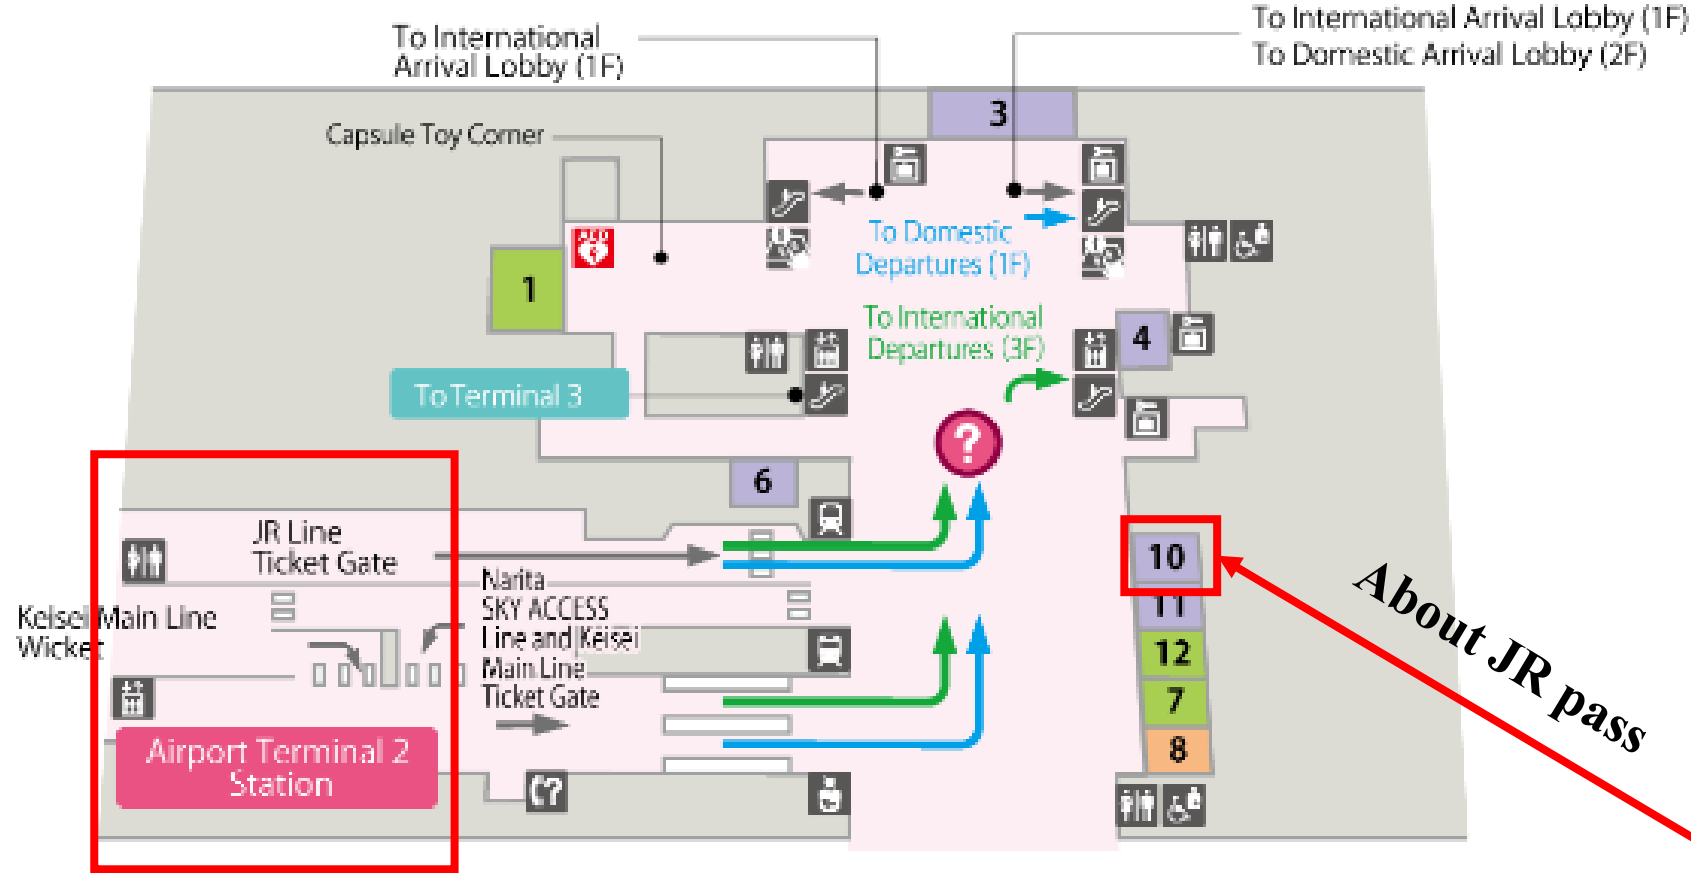

From Narita Airport to Tokyo Station

Bus

The screenshot shows the Narita Airport website interface. The top navigation bar includes the Narita Airport logo, a search bar, and menu items for 'Flights', 'Shop & Dine, Services', and 'To & From the Airport'. The 'To & From the Airport' menu item is highlighted with a red box. Below the navigation bar, there is a weather widget showing '14/May (Sun) 16.2°C/61.2°F' and a social media link for 'Narita Airport Operation Information (Official)'. The main content area features a large banner with the text 'The Gateway to Your Aspirations, Narita Airport' and a sub-headline 'Narita Airport connects Japan with cities, people, goods, and aspirations from around the world.' A 'PLAY MOVIE' button is located at the bottom left of the banner. On the right side, there is a search form titled 'Airline Terminal Search' with a dropdown menu for 'Please select an airline'. Below this is a 'Flights Today' section with radio buttons for 'Departures' and 'Arrivals', a dropdown menu for 'Departure/Arrival/Connection', a dropdown menu for 'Airline', and a 'Search' button.

If you arrive at Terminal 2 1F

1. Please buy ticket at Counter 10 & 26

2. Please wait for boarding at platform 6

From Narita Airport to Tokyo Station

Railway

Terminal 1 & 2 have railway stations (JR)

This is Terminal 1 B1F

Inside of the underground concourse

10 JR EAST Travel Service Center

Mobile Phone/Wi-Fi Rental/SIM Card

14 SIM card vending machine

Currency Exchange

15 GPA Foreign Currency Exchange Specialty Store

About JR pass

JR station entrance

This is Terminal 2 B1F

Main Building

Mobile Phone/Wi-Fi Rental/SIM Card
3 XCom Global

ATM
4 Seven Bank

Currency Exchange
6 GPA Foreign Currency Exchange Specialty Store

Inside of the underground concourse
10 JR EAST Travel Service Center