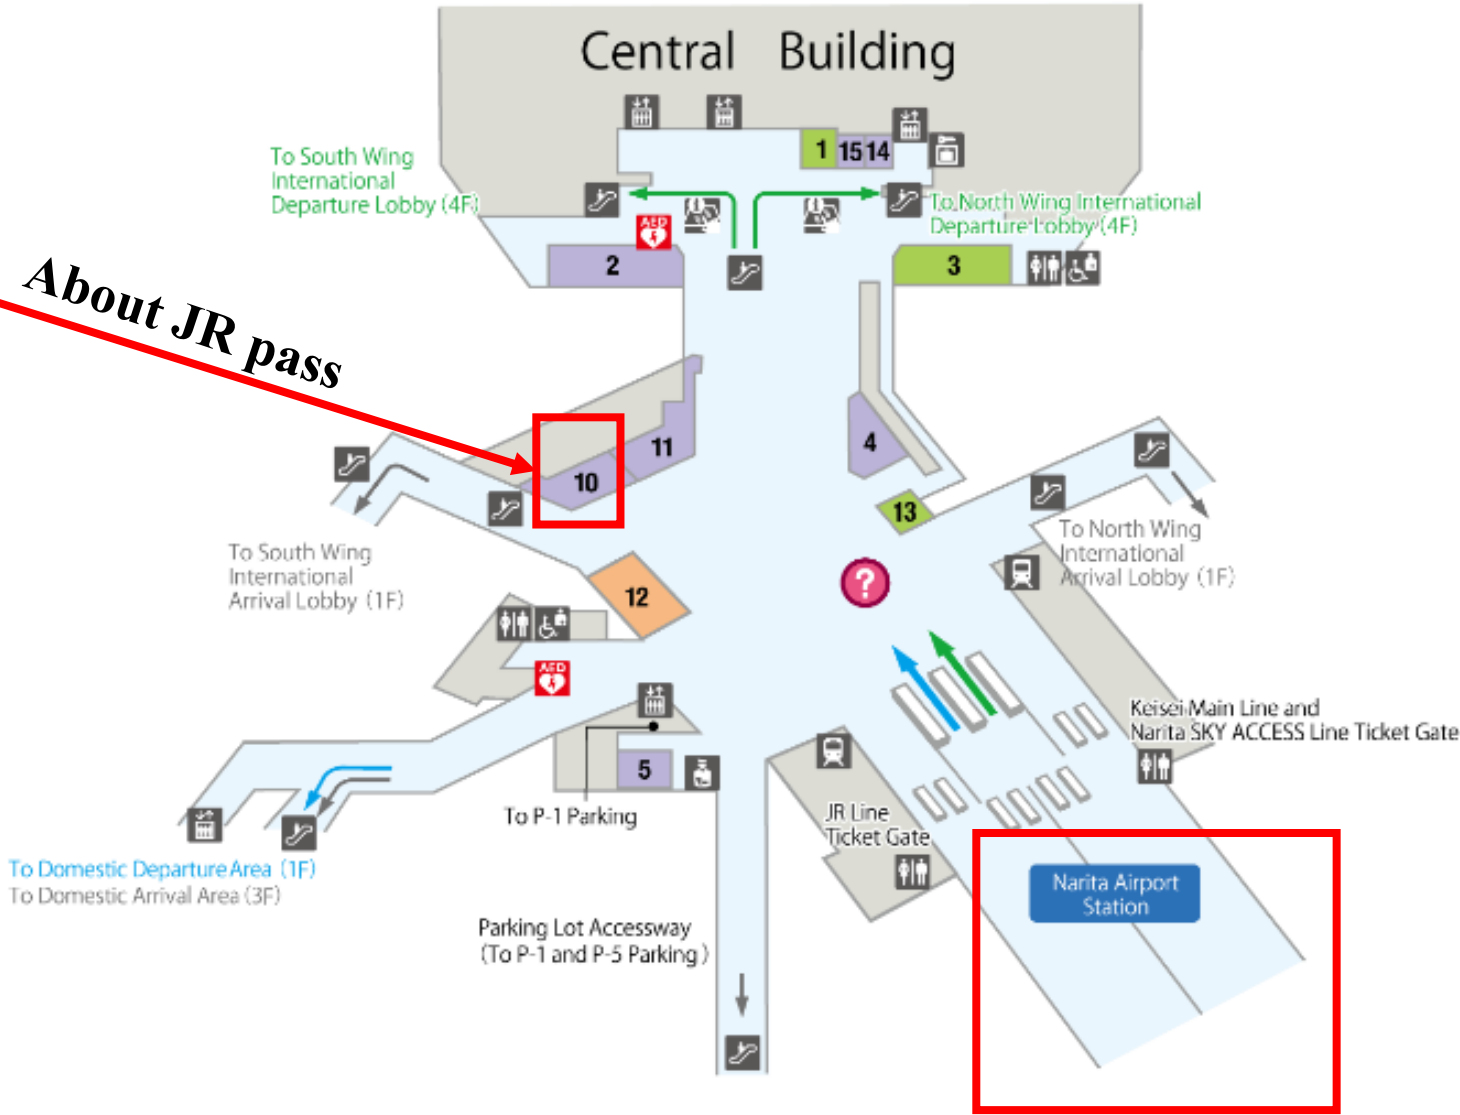

If you arrive at Terminal 2 1F

1. Please buy ticket at Counter 10 & 26

2. Please wait for boarding at platform 6

From Narita Airport to Tokyo Station

Railway

Terminal 1 & 2 have railway stations (JR)

This is Terminal 1 B1F

Inside of the underground concourse

10 JR EAST Travel Service Center

Mobile Phone/Wi-Fi Rental/SIM Card

14 SIM card vending machine

Currency Exchange

15 GPA Foreign Currency Exchange Specialty Store

About JR pass

JR station entrance

This is Terminal 2 B1F

Main Building

Mobile Phone/Wi-Fi Rental/SIM Card
3 XCom Global

ATM
4 Seven Bank

Currency Exchange
6 GPA Foreign Currency Exchange Specialty Store

Inside of the underground concourse
10 JR EAST Travel Service Center

About JR pass

JR station entrance