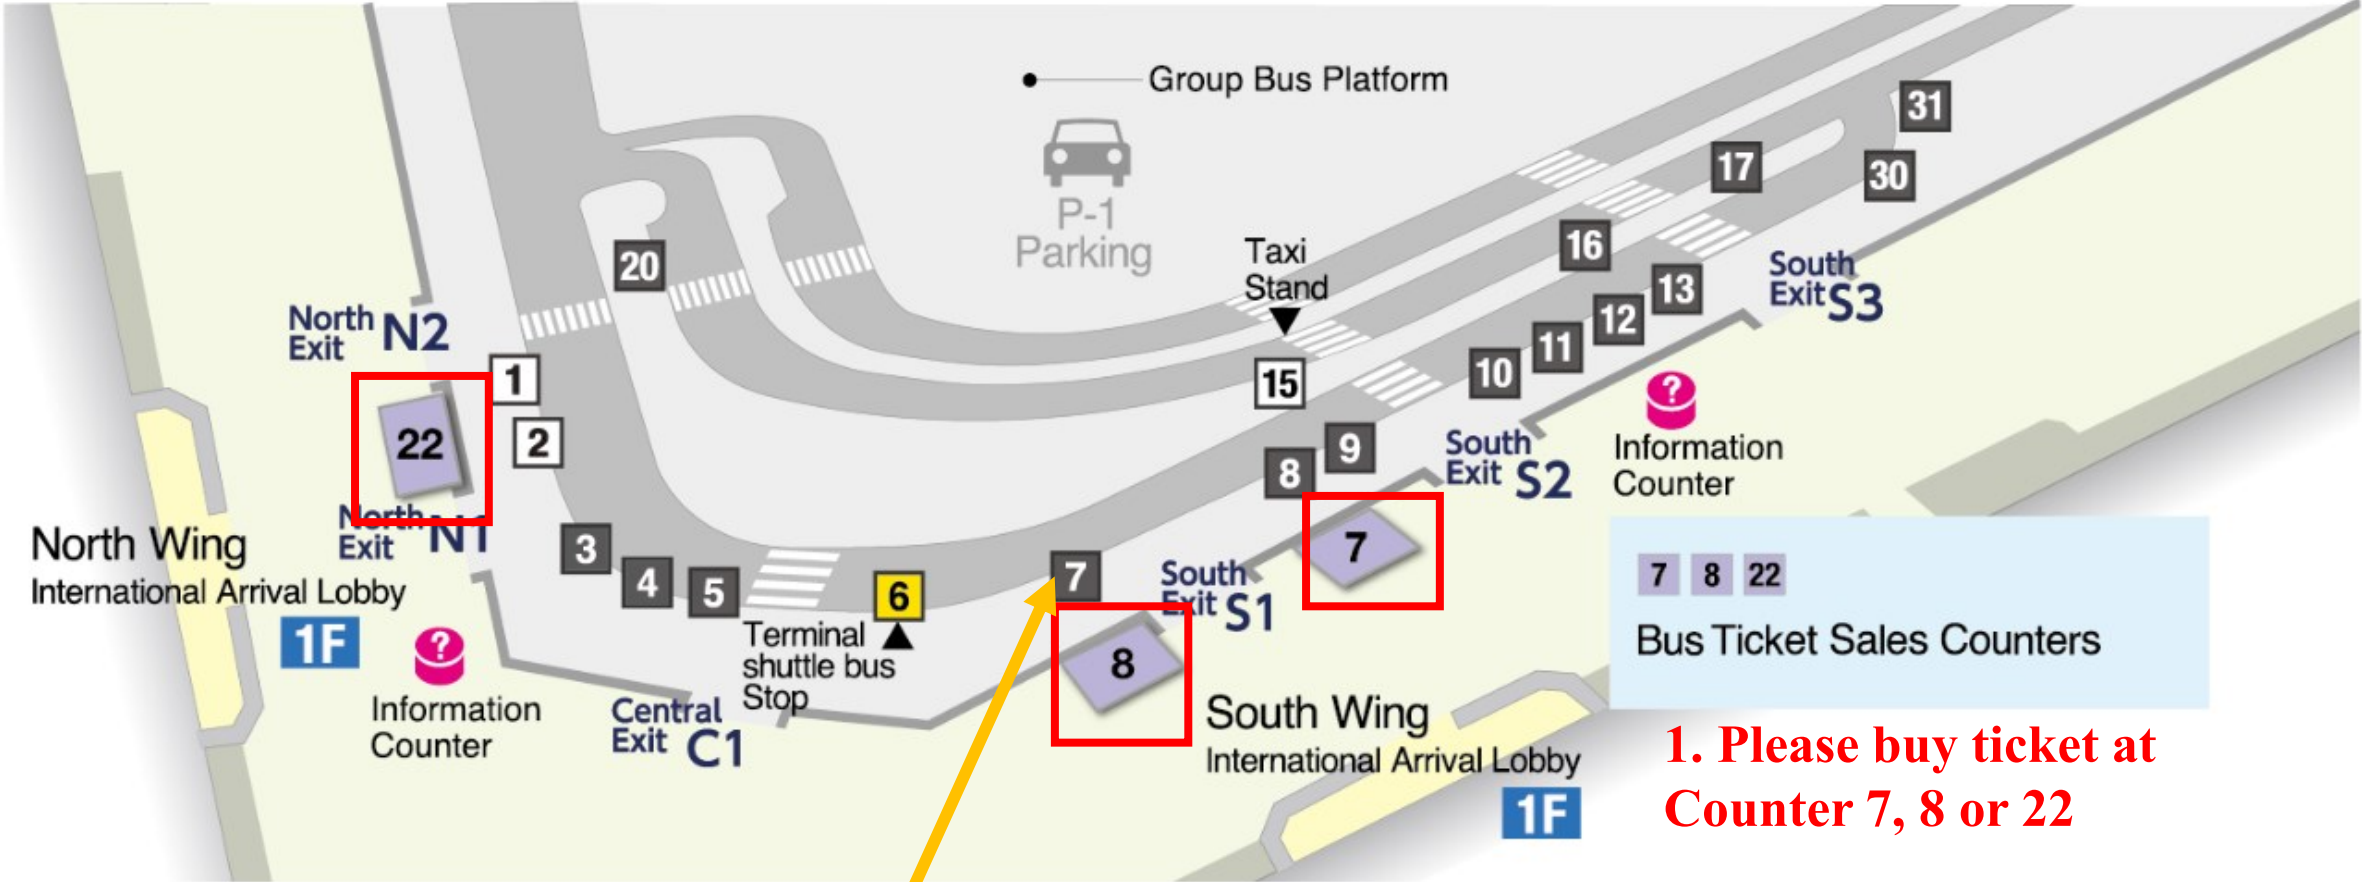

From Narita Airport to Tokyo Station

Bus

The screenshot shows the Narita Airport website interface. The top navigation bar includes the Narita Airport logo, a search bar, and menu items for 'Flights', 'Shop & Dine, Services', and 'To & From the Airport'. The 'To & From the Airport' menu item is highlighted with a red box. Below the navigation bar, there is a weather widget showing '14/May (Sun) 16.2°C/61.2°F' and a social media link for 'Narita Airport Operation Information (Official)'. The main content area features a large banner with the text 'The Gateway to Your Aspirations, Narita Airport' and a sub-headline 'Narita Airport connects Japan with cities, people, goods, and aspirations from around the world.' A 'PLAY MOVIE' button is located at the bottom left of the banner. On the right side, there is a search form titled 'Airline Terminal Search' with a dropdown menu for 'Please select an airline'. Below this is a 'Flights Today' section with radio buttons for 'Departures' and 'Arrivals', a dropdown menu for 'Departure/Arrival/Connection', a dropdown menu for 'Airline', and a 'Search' button.

Click !

More details: <https://www.narita-airport.jp/en>

If you arrive at Terminal 1 1F

1. Please buy ticket at Counter 7, 8 or 22

Tokyo Sta./Ginza Sta.(Yurakucho)/Shinonome Depot/<TYO-NRT> 7

2. Please wait for boarding at platform 7

If you arrive at Terminal 2 1F

1. Please buy ticket at Counter 10 & 26

2. Please wait for boarding at platform 6

From Narita Airport to Tokyo Station

Railway

Terminal 1 & 2 have railway stations (JR)

This is Terminal 1 B1F

Inside of the underground concourse

10 JR EAST Travel Service Center

Mobile Phone/Wi-Fi Rental/SIM Card

14 SIM card vending machine

Currency Exchange

15 GPA Foreign Currency Exchange Specialty Store

About JR pass